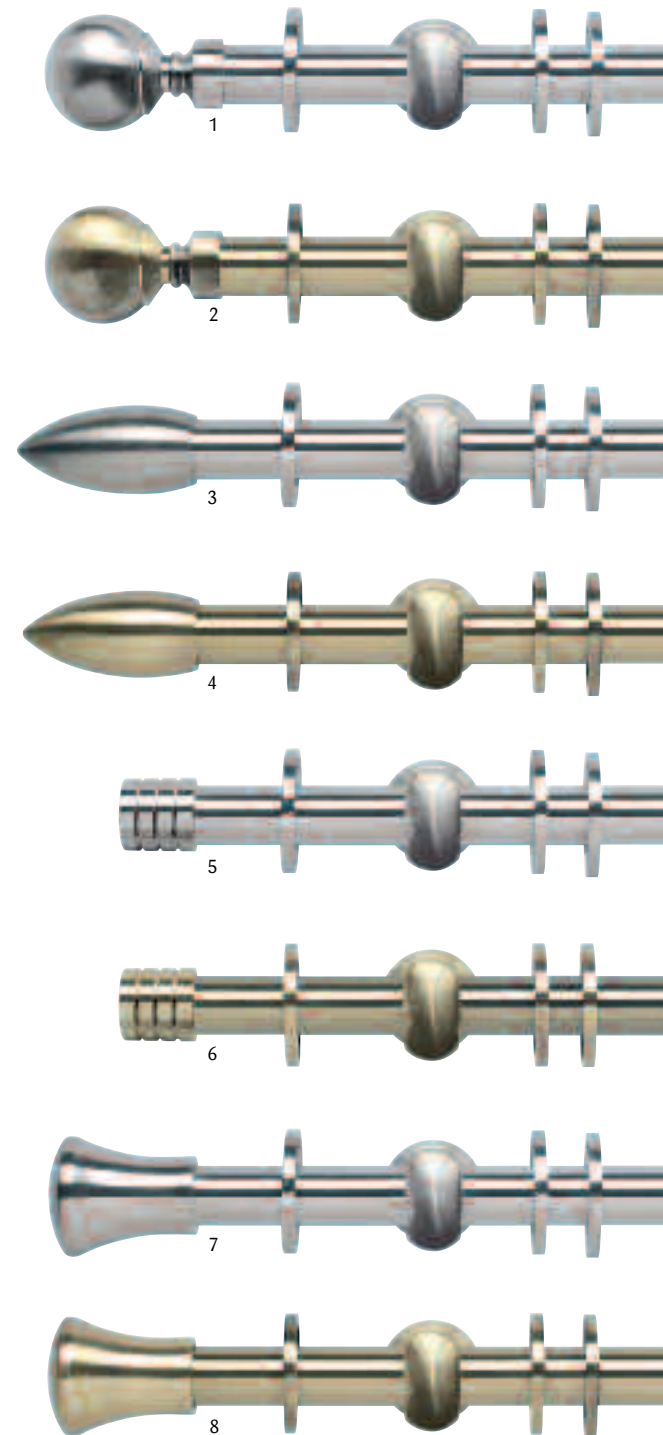

19mm

1. **Ball** Stainless Steel Effect
  Cat No: 7100R/Size
2. **Ball** Spun Brass Effect
  Cat No: 7102R/Size
3. **Bullet** Stainless Steel Effect
  Cat No: 7106R/Size
4. **Bullet** Spun Brass Effect
  Cat No: 7108R/Size
5. **Stud** Stainless Steel Effect
  Cat No: 7103R/Size
6. **Stud** Spun Brass Effect
  Cat No: 7105R/Size
7. **Trumpet** Stainless Steel Effect
  Cat No: 7109R/Size
8. **Trumpet** Spun Brass Effect
  Cat No: 7111R/Size

Size (cm)	120	180	240	300

28mm

1. **Ball** Stainless Steel Effect
  Cat No: 1606R/Size
2. **Ball** Spun Brass Effect
  Cat No: 1607R/Size
3. **Bullet** Stainless Steel Effect
  Cat No: 1602R/Size
4. **Bullet** Spun Brass Effect
  Cat No: 1603R/Size
5. **Stud** Stainless Steel Effect
  Cat No: 1600R/Size
6. **Stud** Spun Brass Effect
  Cat No: 1601R/Size
7. **Trumpet** Stainless Steel Effect
  Cat No: 1604R/Size
8. **Trumpet** Spun Brass Effect
  Cat No: 1605R/Size

Size (cm)	120	180	240	300