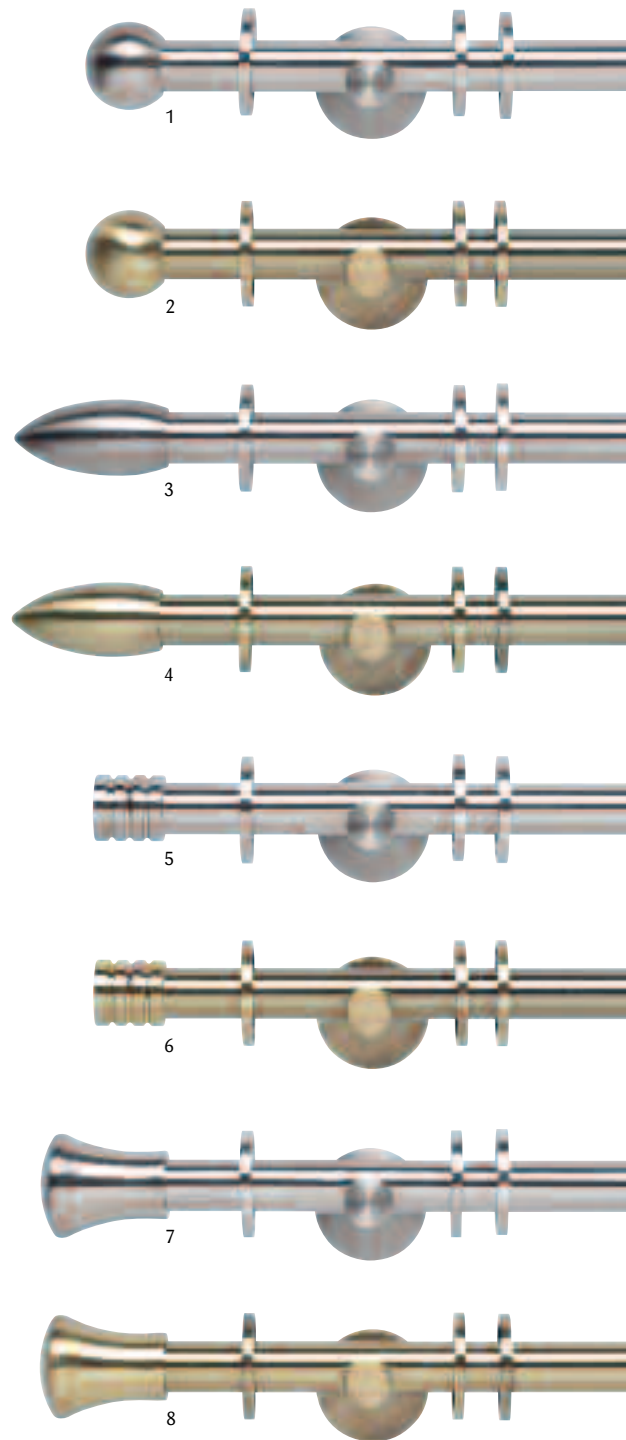

New 28mm Eyelet Pole

Eyelet Pole Pack supplied with poles, finials, adjustable cup bracket (and without rings).
The bracket extends to allow greater distance from the wall to allow the wave effect of curtains when using eyelets.
The poles are also suitable for tab top curtains

Ball Stainless Steel Effect

Bullet Spun Brass Effect

128mm to 155mm fully extended

28mm Poles come with adjustable Cup Brackets

Available in two colours - Stainless Steel Effect and Spun Brass Effect and 4 sizes, with Bullet or Ball Finials.
300cm pole comes in two parts that are joined together with a connector (supplied in the pack).

neo

S I M P L Y | M I N I M A L

19mm Accessories

19mm & 28mm
METAL POLES

19mm

19mm Poles come with Cylinder Brackets

1. **Ball** Stainless Steel Effect
Cat No: 7100R/Size
2. **Ball** Spun Brass Effect
Cat No: 7102R/Size
3. **Bullet** Stainless Steel Effect
Cat No: 7106R/Size
4. **Bullet** Spun Brass Effect
Cat No: 7108R/Size
5. **Stud** Stainless Steel Effect
Cat No: 7103R/Size
6. **Stud** Spun Brass Effect
Cat No: 7105R/Size
7. **Trumpet** Stainless Steel Effect
Cat No: 7109R/Size
8. **Trumpet** Spun Brass Effect
Cat No: 7111R/Size

Size (cm)	120	180	240	300
-----------	-----	-----	-----	-----

28mm

28mm Poles come with adjustable Cup Brackets

1. **Ball** Stainless Steel Effect
Cat No: 1606R/Size
2. **Ball** Spun Brass Effect
Cat No: 1607R/Size
3. **Bullet** Stainless Steel Effect
Cat No: 1602R/Size
4. **Bullet** Spun Brass Effect
Cat No: 1603R/Size
5. **Stud** Stainless Steel Effect
Cat No: 1600R/Size
6. **Stud** Spun Brass Effect
Cat No: 1601R/Size
7. **Trumpet** Stainless Steel Effect
Cat No: 1604R/Size
8. **Trumpet** Spun Brass Effect
Cat No: 1605R/Size